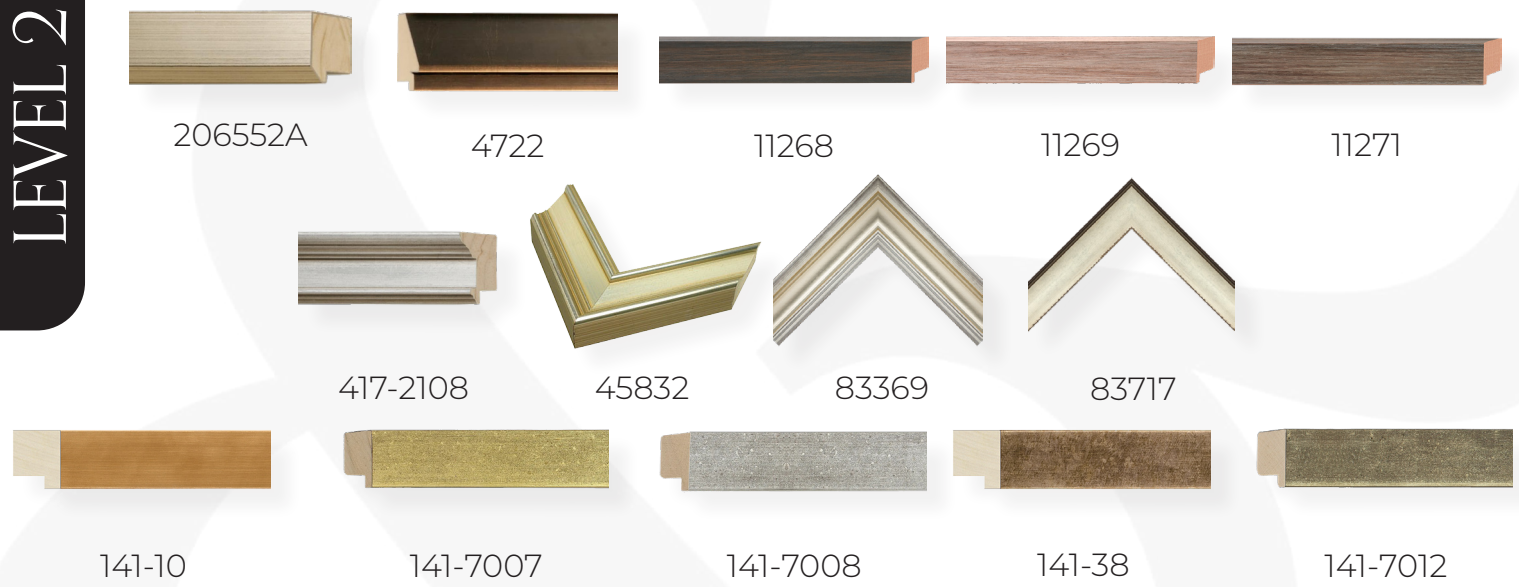

LEVEL 1

LEVEL 2

LEVEL 3

LEVEL 3P

LEVEL 4

M&M
GLASS COMPANY

STOCK FRAME
REFERENCE GUIDE